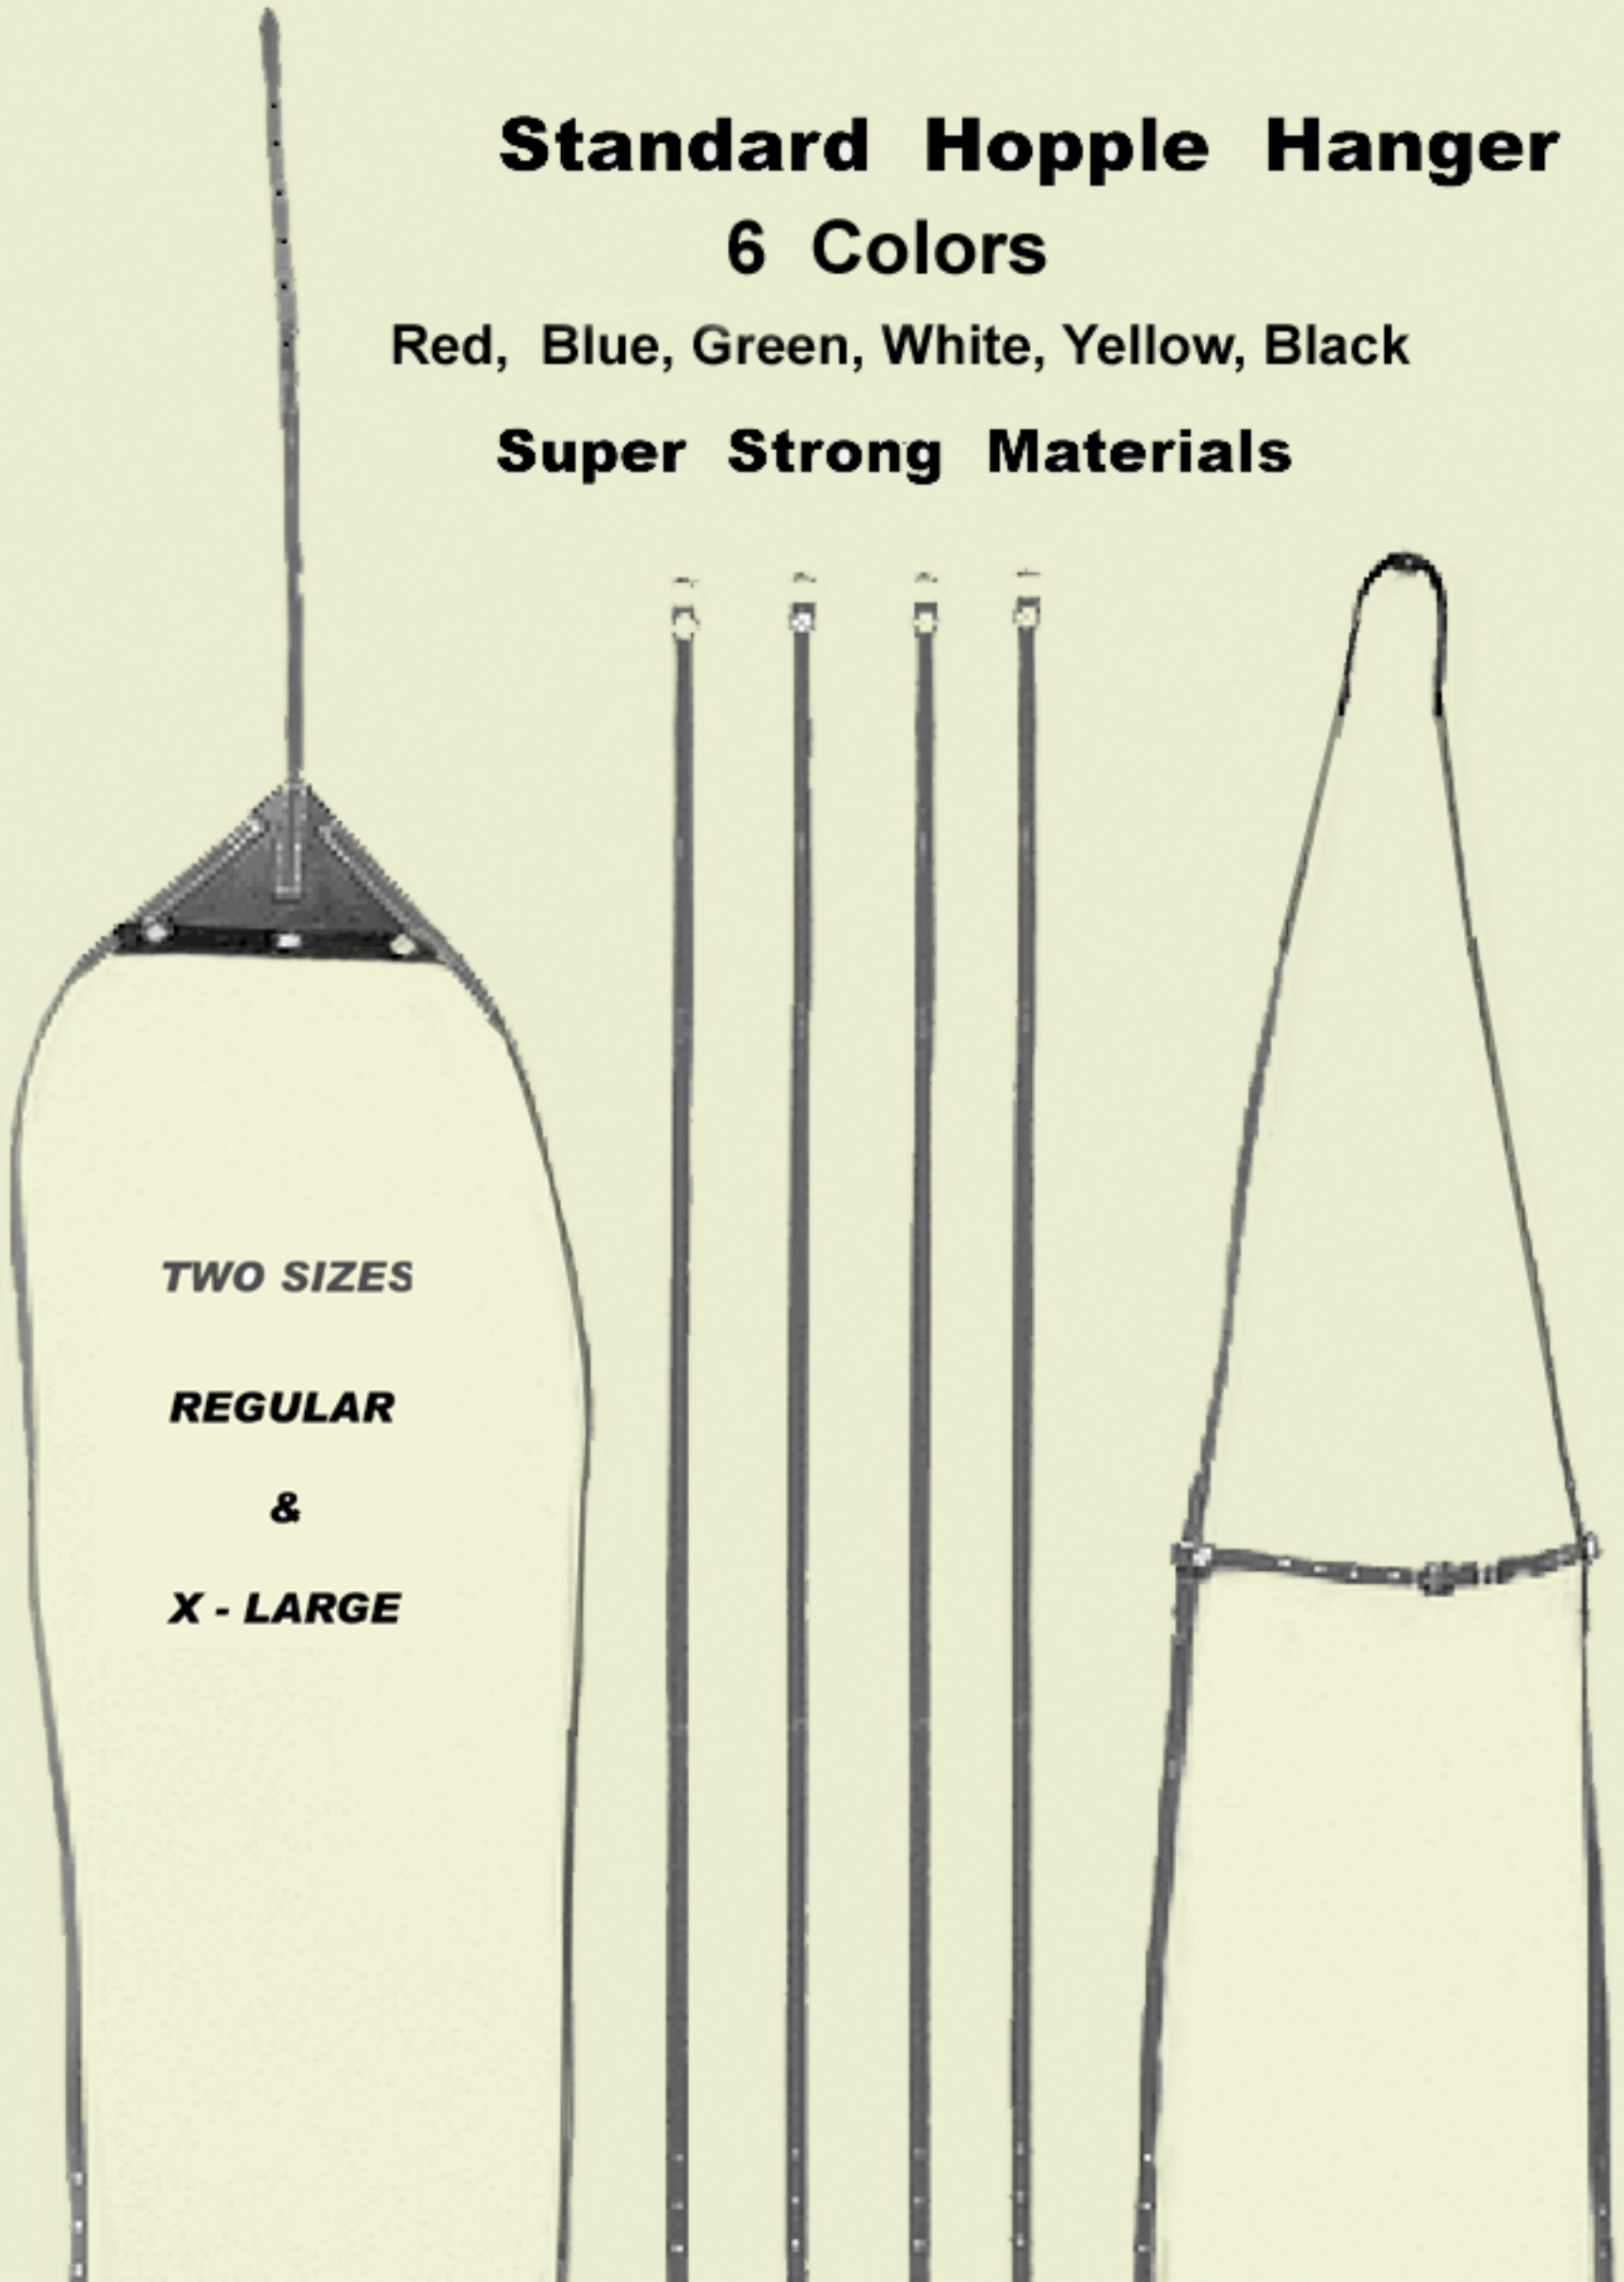

# **Standard Hopple Hanger**

## **6 Colors**

Red, Blue, Green, White, Yellow, Black

**Super Strong Materials**

**TWO SIZES**

**REGULAR**

**&**

**X - LARGE**